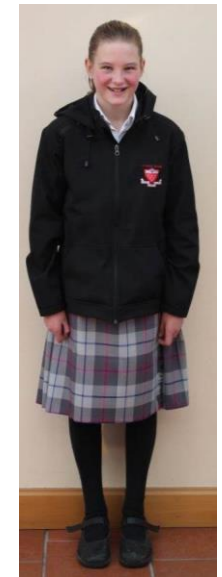

Boys - Senior

- (As above) Must wear long sleeve white shirt and tie all year round.

Girls' Summer

Junior Girl's Winter

Senior Girl's Winter

Unisex Collared Jacket

Boy's Summer

Junior Boy's Winter

Senior Boy's Winter

Unisex Hooded Jacket

PE Top

Scarf

Sunhat

Girl's Jill
Senior Sizes 5 – 12 \$105

Girl's Kate/Molly
Kate Sizes 9 – 2.5 \$105
Molly Sizes 3 – 10 \$105

Boy's Delta
Junior Sizes 9 – 2.5 \$105
Senior Sizes 3 – 15 \$105