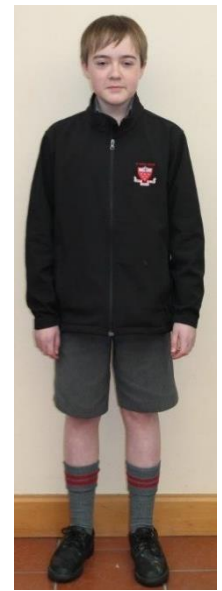

Boys - Senior

- (As above) Must wear long sleeve white shirt and tie all year round.

Girls' Summer

Junior Girl's Winter

Senior Girl's Winter

Unisex Collared Jacket

Boy's Summer

Junior Boy's Winter

Senior Boy's Winter

Unisex Hooded Jacket

PE Top

Scarf

Sunhat

Girl's Jill
Senior Sizes 5 – 12 \$105

Girl's Kate/Molly
Kate Sizes 9 – 2.5 \$105
Molly Sizes 3 – 10 \$105

Boy's Delta
Junior Sizes 9 – 2.5 \$105
Senior Sizes 3 – 15 \$105