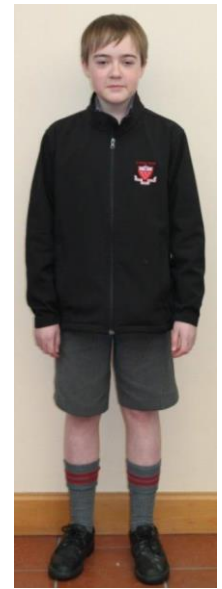

Boys – Senior

- (as above) except senior boys can wear Grey Shorts or Trousers. Must wear long sleeve white shirt and tie all year round.

Girls' Summer

Junior Girl's Winter

Senior Girl's Winter

Unisex Collared Jacket

Boys' Summer

Junior Boy's Winter

Senior Boy's Winter

Unisex Hooded Jacket

PE Top

Scarf

Girl's Jill
Senior Sizes 5 – 12 \$100

Girl's Kate/Molly
Kate Sizes 9 – 2.5 \$ 75
Molly Sizes 3 – 11 \$100