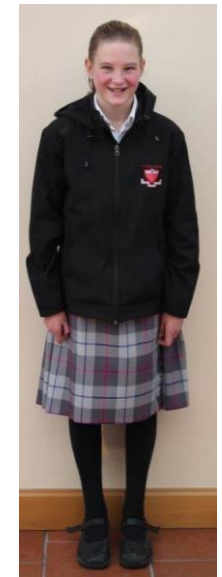

Boys – Senior

- (as above) except senior boys can wear Grey Shorts or Trousers. Must wear long sleeve white shirt and tie all year round.

Girls' Summer

Junior Girl's Winter

Senior Girl's Winter

Unisex Collared Jacket

Boys' Summer

Junior Boy's Winter

Senior Boy's Winter

Unisex Hooded Jacket

PE Top

Scarf

Girl's Jill
Senior Sizes 5 – 12 \$100

Girl's Kate/Molly
Kate Sizes 9 – 2.5 \$ 75
Molly Sizes 3 – 11 \$100