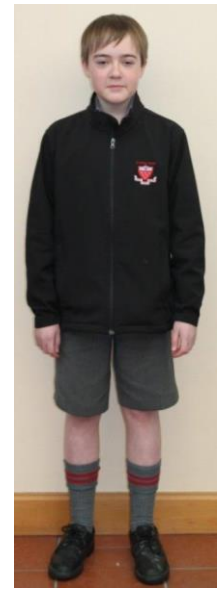

Boys Winter – Junior

➤ Grey shorts – (available at H & J Smith's or The Warehouse)		
➤ Grey long sleeve shirt – (available at H & J Smith's or The Warehouse)		
➤ Grey V-neck vest – optional (available only at school)	\$70.00	
➤ Grey socks with red stripes (available at school or H & J Smith's or The Warehouse)	\$10.00	
➤ Black collared soft shell jacket – optional (available only at school)	\$80.00	
➤ Black hooded soft shell jacket – optional (available only at school)	\$90.00	
➤ School polar fleece – optional (available only at school and only one order done per year)	\$86.00	
➤ Tie – formal occasions or when requested – (available at H & J Smith's)		
➤ School Scarf - optional (available only at school)	\$25.00	
➤ PE Shirt (available only at school)	\$40.00	
➤ Navy PE Shorts		
➤ Black lace up shoes (compulsory McKinlay shoes available at school at a substantially discounted price)		<i>refer to next page for prices</i>

Girls' Summer

Junior Girl's Winter

Senior Girl's Winter

Unisex Collared Jacket

Boy's Summer

Junior Boy's Winter

Senior Boy's Winter

Unisex Hooded Jacket